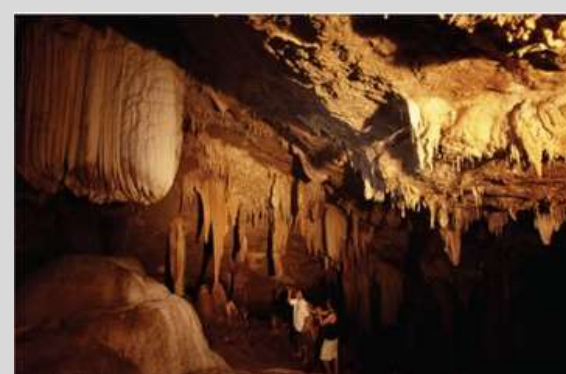

Trekking (Trails + Cave)

Pra Kai Petch cave

Level : Easy
Period : All year round

Pakarang cave

Level : Intermediate
Period : All year round

Nam Ta Lu cave

Level : Adventure
Period : November - May