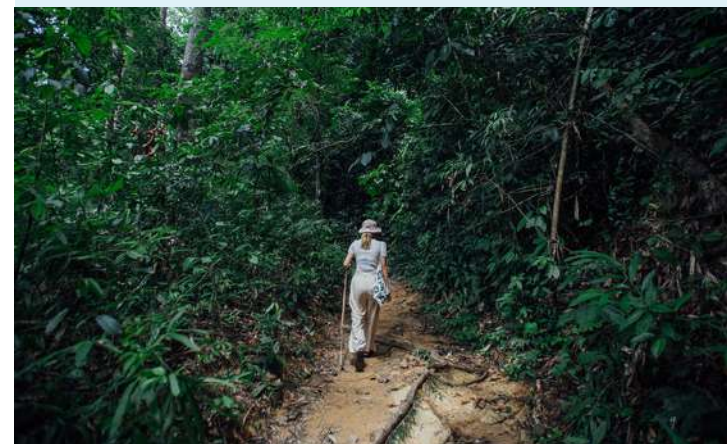

Hikking

Tarzan Viewpoint

Level : Adventure
Period : All year round