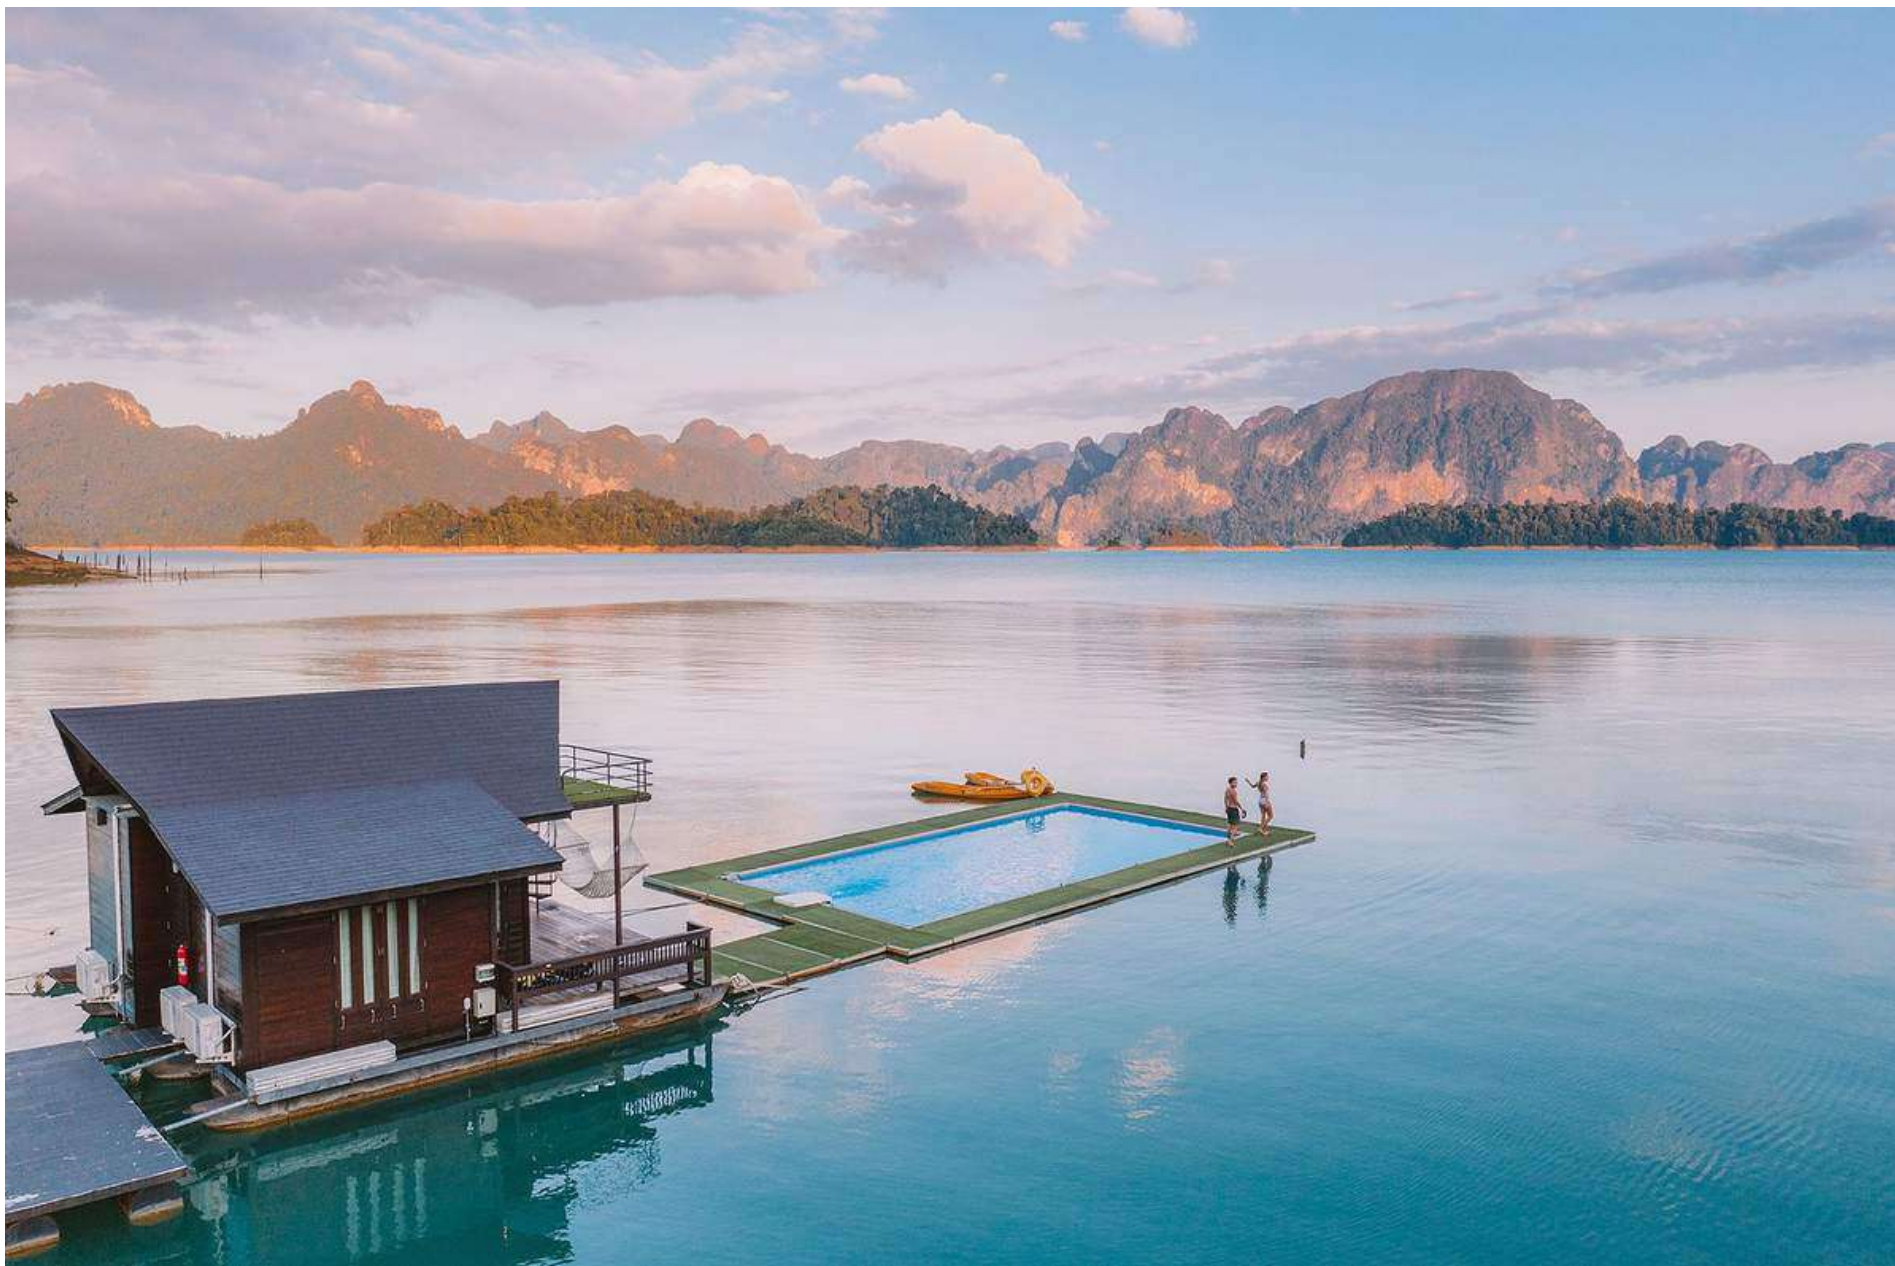

HONEYMOON SUITE Room

Capacity
2 - 4
pax

Room Space
92
sq.m.

CHECK-IN 16:00

CHECK-OUT 13:00

Experience a luxurious stay in this spacious Honeymoon Suite with an open air Jacuzzi, an elegant separate living room which can be converted to sofa beds.

Features

- Master bedrooms with King-size bed
- Loft with two mattresses
- 2 Bathrooms en suite with hot & cold shower
- Bathroom Amenities
- Air Condition 24 hours
- Hairdryer (on request)
- 2 kayaks & 4 life jackets
- Private Swimming pool
- Private balcony
- Jacuzzi