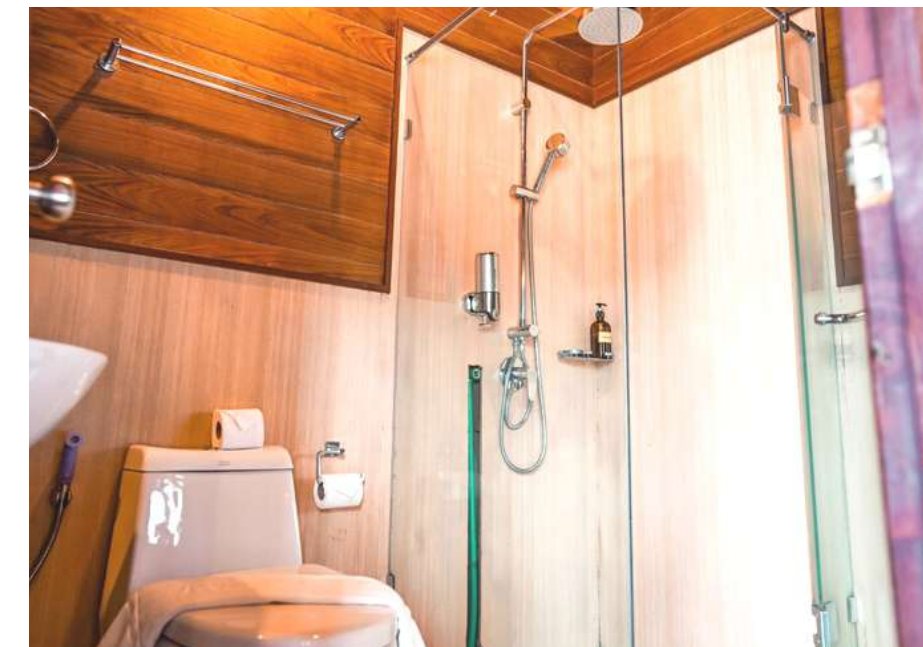

CHARMING of THAI

- THAI People -

CHARMING of THAI

- Sharing -

ACCOMMODATION

- Total 18 rooms
- 6 room types
- 1 Public swimming pool
- 1 Private swimming pool

ROOM FACILITIES

- Air condition
- Electricity 24 hours
- Bathroom en suite with hot & cold shower
- Private balcony
- Private kayak

Our most common room type boasting with conveniences to the common area such as restaurant and bar. It also offers panoramic lake view from bed.

Features

- Master bedroom with double-size bed
- Loft with two mattresses
- Bathroom en suite with hot & cold shower
- Bathroom Amenities
- Air Condition from 18:00 to 06:00
- Hairdryer (on request)
- 1 kayak & 5 life jackets
- Private balcony
- Non-Smoking
- Fan

Features

- Master bedroom with double-size bed
- Loft with two two mattresses
- Bathroom en suite with hot & cold shower
- Bathroom Amenities
- Air Condition 24 hours
- Hairdryer (on request)
- 1 kayak & 5 life jackets
- Private balcony
- Non-Smoking
- Fan

float rooms separate from the resort. Situated in a secluded area of the resort that offers more privacy feeling while staying in this room.

Features

- Master bedrooms with double-size bed
- Loft with two mattresses
- 2 Sofa beds in living room
- 2 Bathrooms en suite with hot & cold shower
- Bathroom Amenities
- Air Condition 24 hours
- Hairdryer (on request)
- 2 kayaks & 7 life jackets
- Private balcony
- Non-Smoking
- Fan