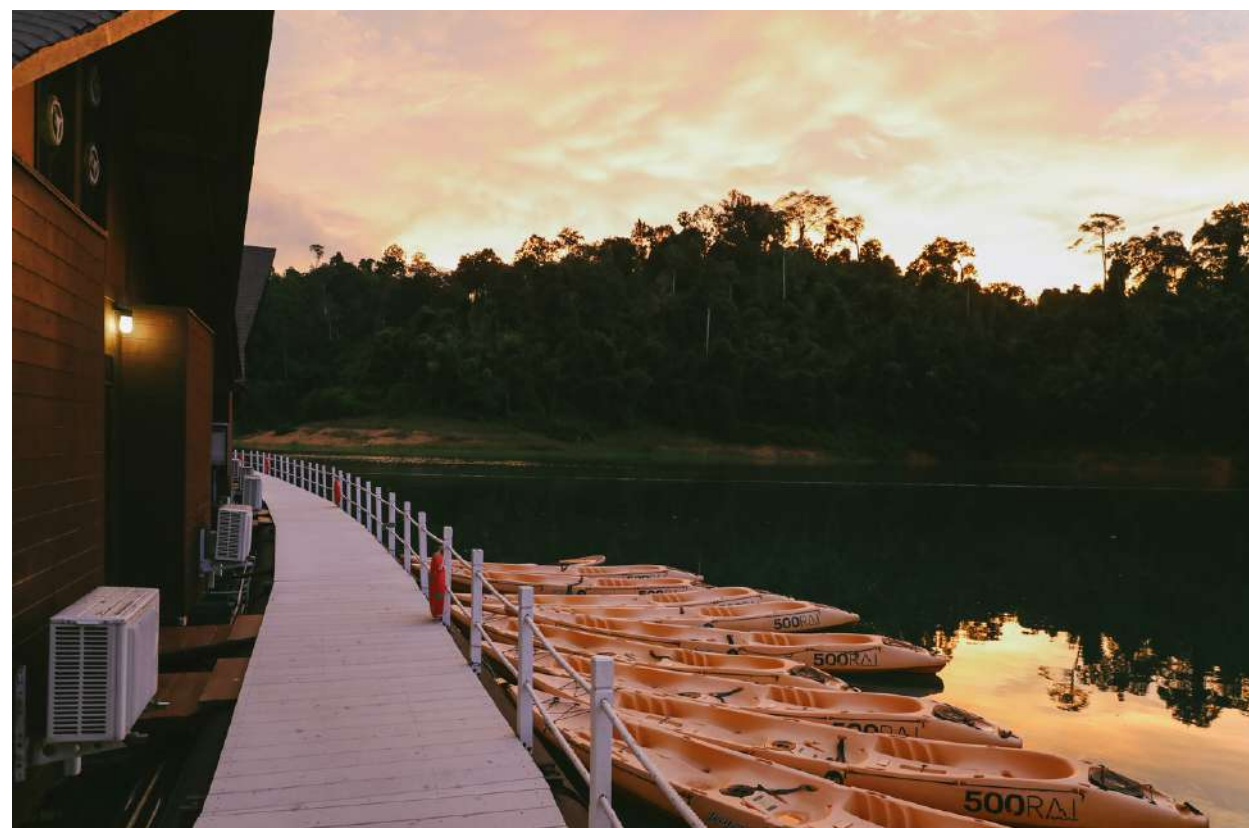

SIMPLY IS THE BEST

Safety

Clean

Tasty