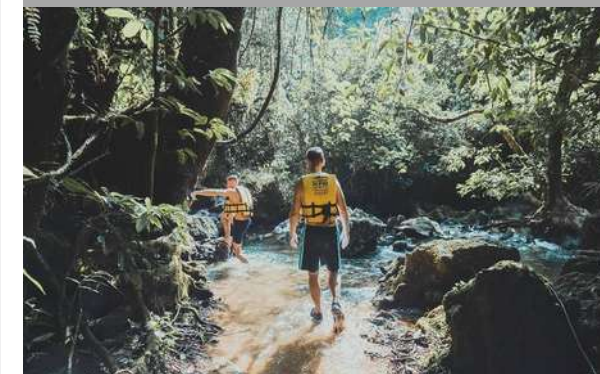

Excursion & Resort Activities

EXCURSION

Trekking / **Hikking** / **Wildlife Watching**
Paddling / **Sightseeing**

Trekking (Trails + Cave)

Pra Kai Petch cave

Level : Easy
Period : All year round

Pakarang cave