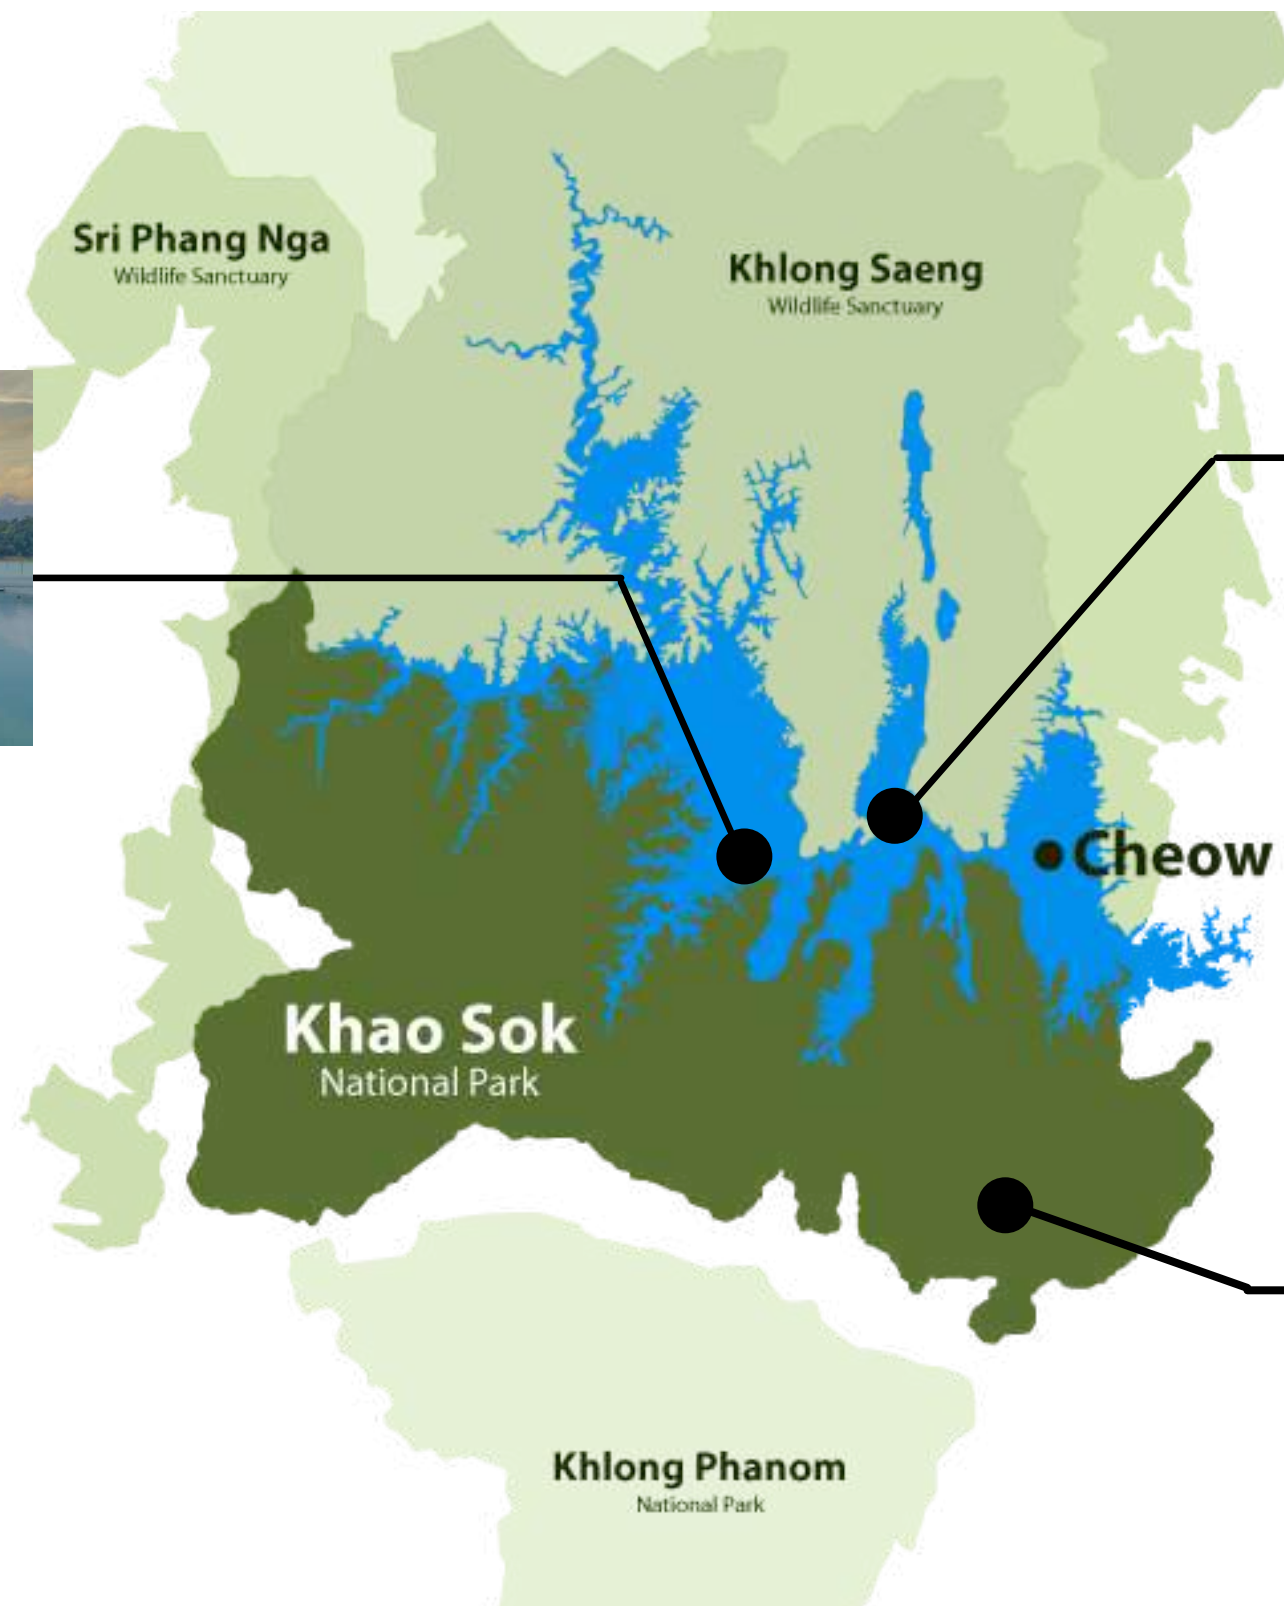

500 RAI

RESORTS & TOURS

Khao Sok National Park

Surat Thani

Thailand

OUR PROPERTIES

500Rai Floating Resort

ISSARA 360 Floating Resort

*** New Property ***

500Rai Farmhouse

Getting Here

45 mins (65 km.)

2 hrs (132 km.)

Krabi

2.30 hrs (153 km.)

Phuket

Chiew Larn Lake

500Rai FLOATING RESORT

OUR CONCEPTS

- Disconnect to Reconnect
- Simply is the Best
- Charming of Thai

DISCONNECT TO RECONNECT

From Hustle life

With
Nature & Each others

From Technology