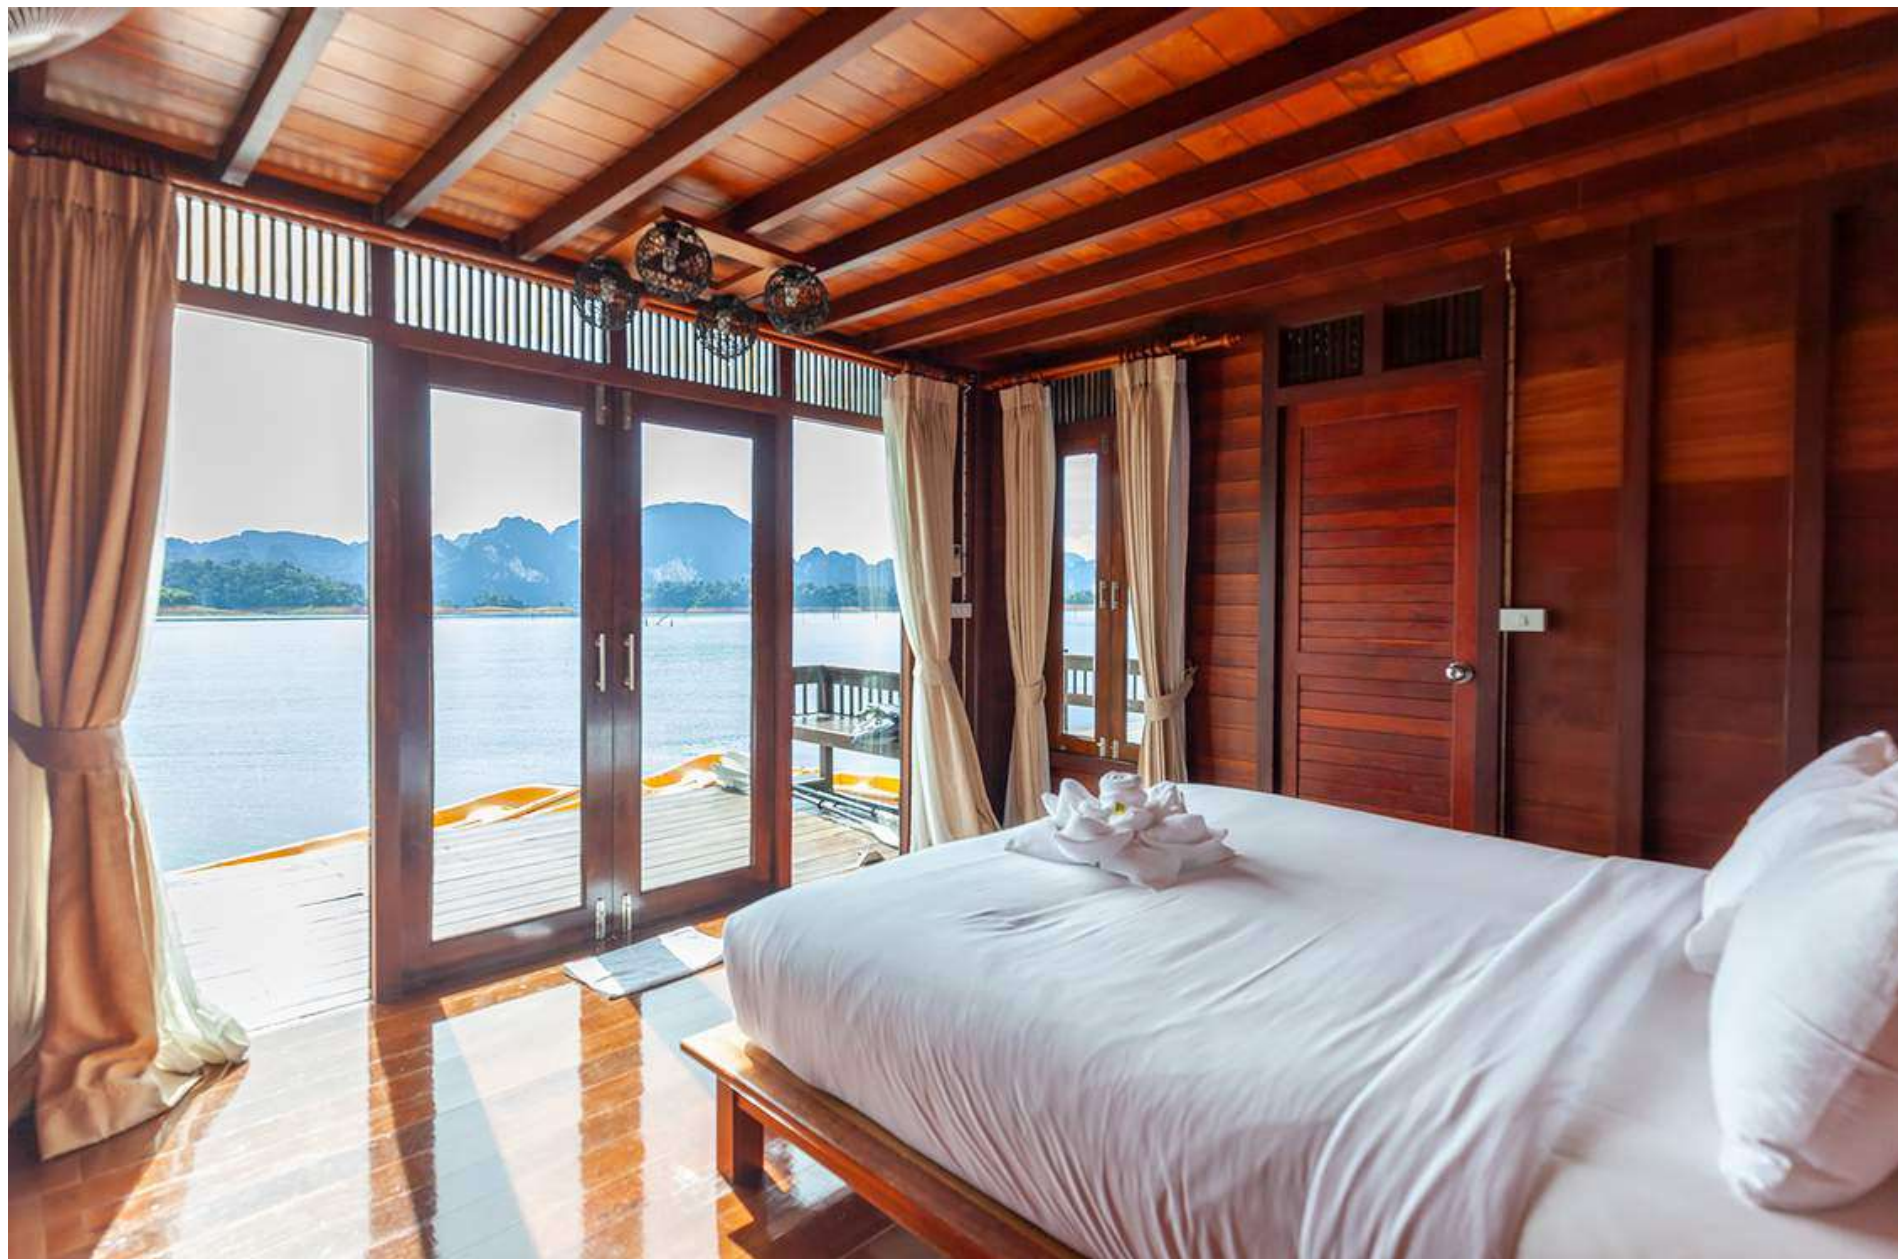

DELUXE SUITE Room

Capacity
6 - 7
pax

Room Space
72
sq.m.

CHECK-IN 16:00

CHECK-OUT 13:00

float rooms separate from the resort. Situated in a secluded area of the resort that offers more privacy feeling while staying in this room.

Features

- Master bedrooms with double-size bed
- Loft with two mattresses
- 2 Sofa beds in living room
- 2 Bathrooms en suite with hot & cold shower
- Bathroom Amenities
- Air Condition 24 hours
- Hairdryer (on request)
- 2 kayaks & 7 life jackets
- Private balcony
- Non-Smoking
- Fan