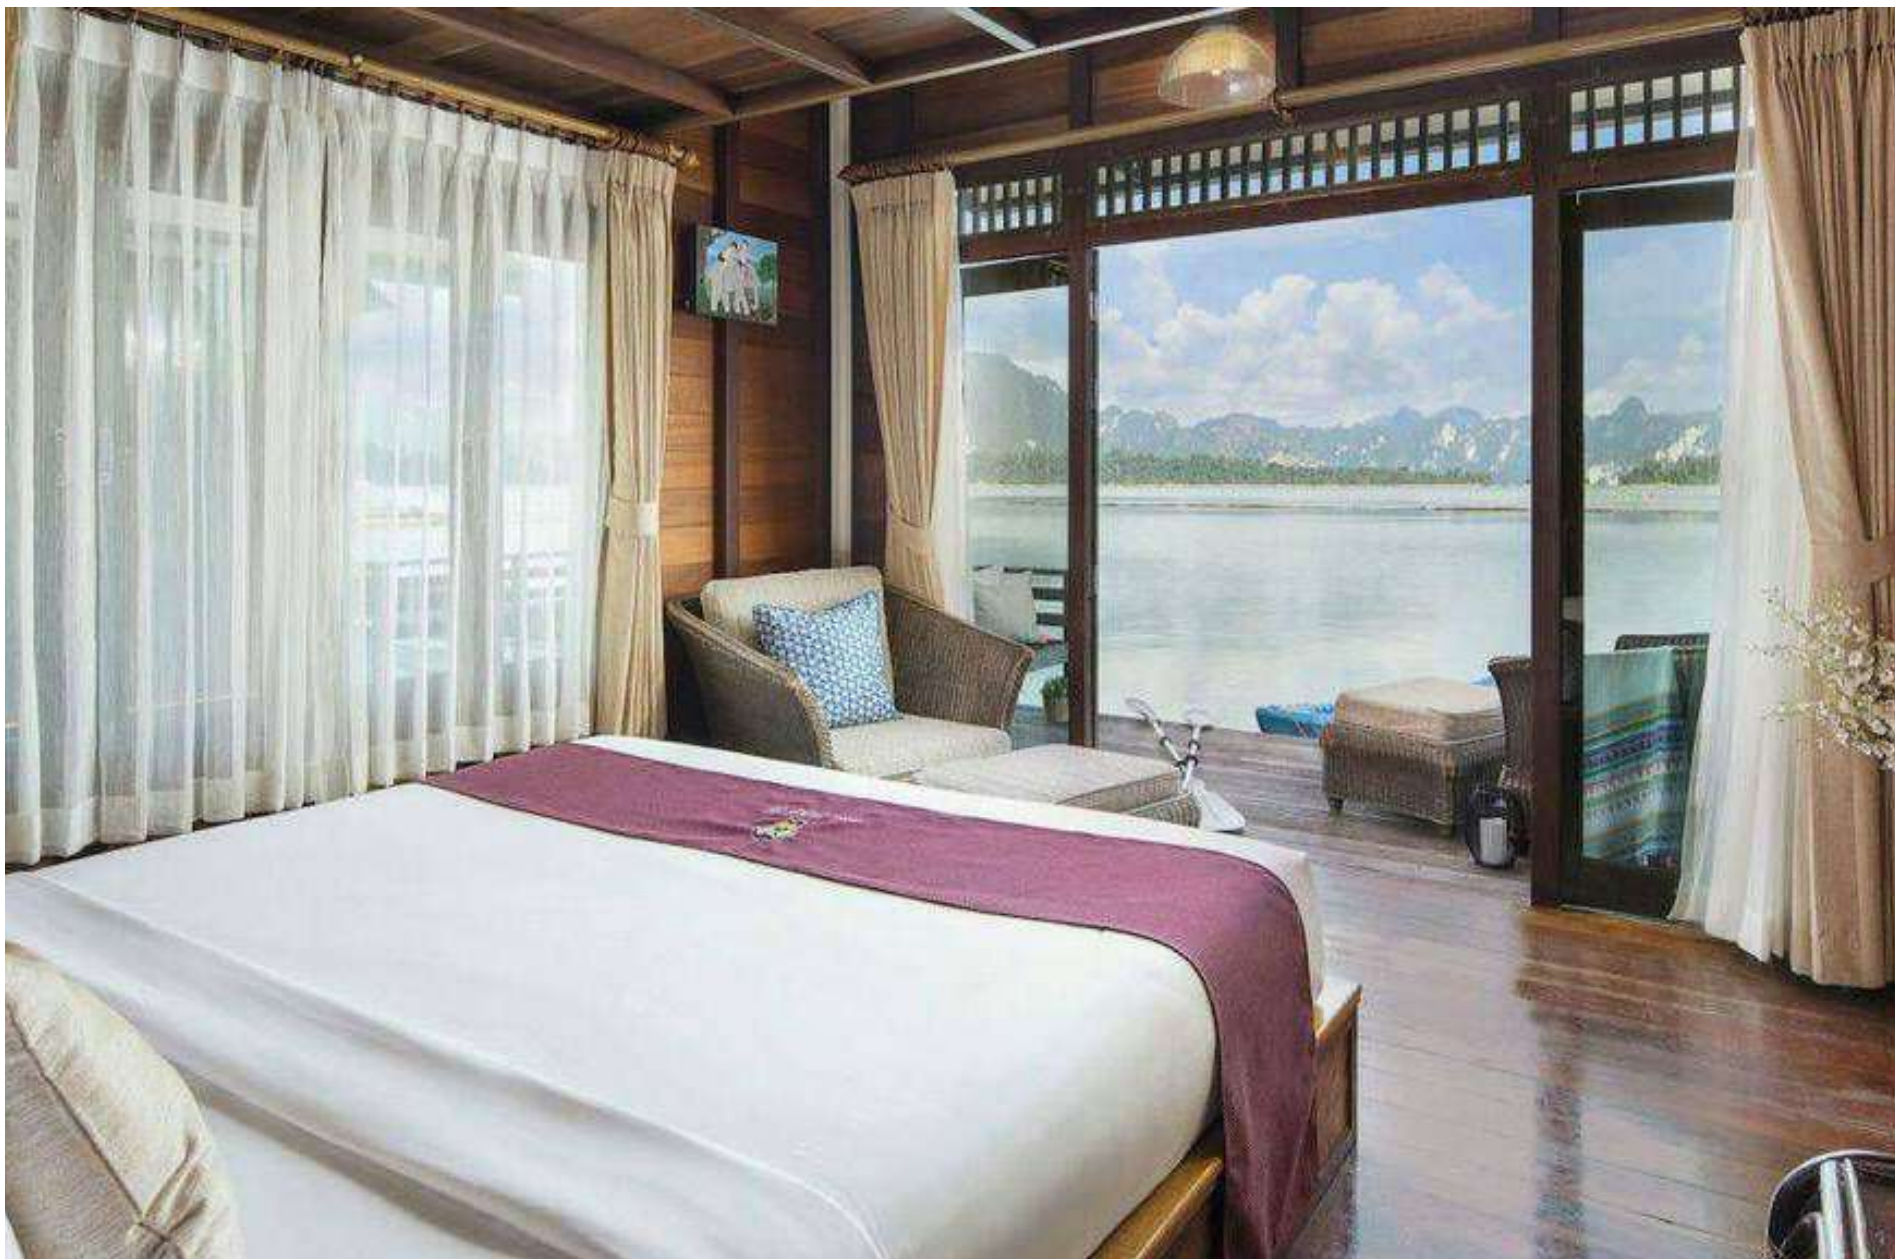

FAMILY VILLA Room

Capacity
8 - 10
pax

Room Space
72
sq.m.

CHECK-IN 14:00

CHECK-OUT 09:30

Offers spacious area fit for the whole family of friends alike. The Family Villa includes two connecting room, with two separate bedroom and two lofts with twin beds.

Features

- 2 Villas connecting to each other with a connecting door
- 2 Master bedrooms with double-size bed
- 2 Lofts with four mattresses
- 2 Bathrooms en suite with hot & cold shower
- Bathroom Amenities
- Air Condition from 18:00 to 06:00
- Hairdryer (on request)
- 2 kayaks & 8 life jackets
- Private balcony
- Non-Smoking
- Fan