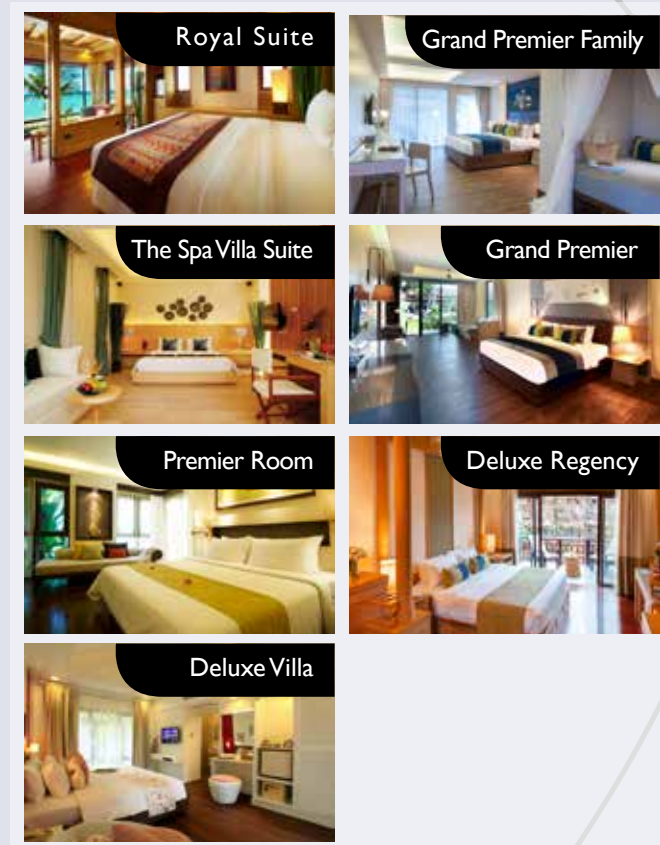

CHAWENG REGENT BEACH RESORT

HOTEL FACT SHEET

CHAWENG REGENT BEACH RESORT

is situated in the most popular Chaweng Beach within easy walking distance of restaurants, bars, entertainment and shopping center. The intimate beachfront resort with 155 air-conditioned rooms feature the low-rise buildings with contemporary design in the tropically gardens.

CHAWENG REGENT BEACH RESORT

Room Specifications

ROOM TYPE	NO. OF ROOM	DOUBLE	TWIN	ROOM SIZE (sqm.)
Deluxe Villa	16	16	-	28
Deluxe Regency	65	30	35	38
Premier Room	38	25	13	50
Grand Premier Room	7	5	2	53-65
The Spa Villa Suite	18	18	-	62
Grand Premier Family	5	5	-	70-80
Royal Suite	6	6	-	109
Total No. of Room	155	105	50	

CHAWENG REGENT BEACH RESORT

Amenities & Facilities in all Rooms:

- 220V power points
- Bathrobes, sandals and umbrellas
- Bathroom with shower/WC
- Cable TV (CNN, BBC, Cinemax, HBO, FOX Sport, Super Sport, Discovery, CN, DW-TV, Russia Today, Franc24, NHK, Aljazeera, CCTV News, RTP1, TV5, PTP, VOA News (Local 3, 5, 7, TPBS))
- Complimentary drinking water
- Connecting rooms available for Premier Room and Deluxe Regency Wing
- Full set of amenities
- Hair dryer
- IDD phone
- Individually controlled air-conditioning
- Mini bar
- Rooms are cleaned daily, linen and towels changed daily
- Safety deposit box
- Tea & coffee making facilities
- Tea & coffee machine in One Bedroom Suite
- LCD flat screen TV
- WIFI Internet Access
- DVD Player